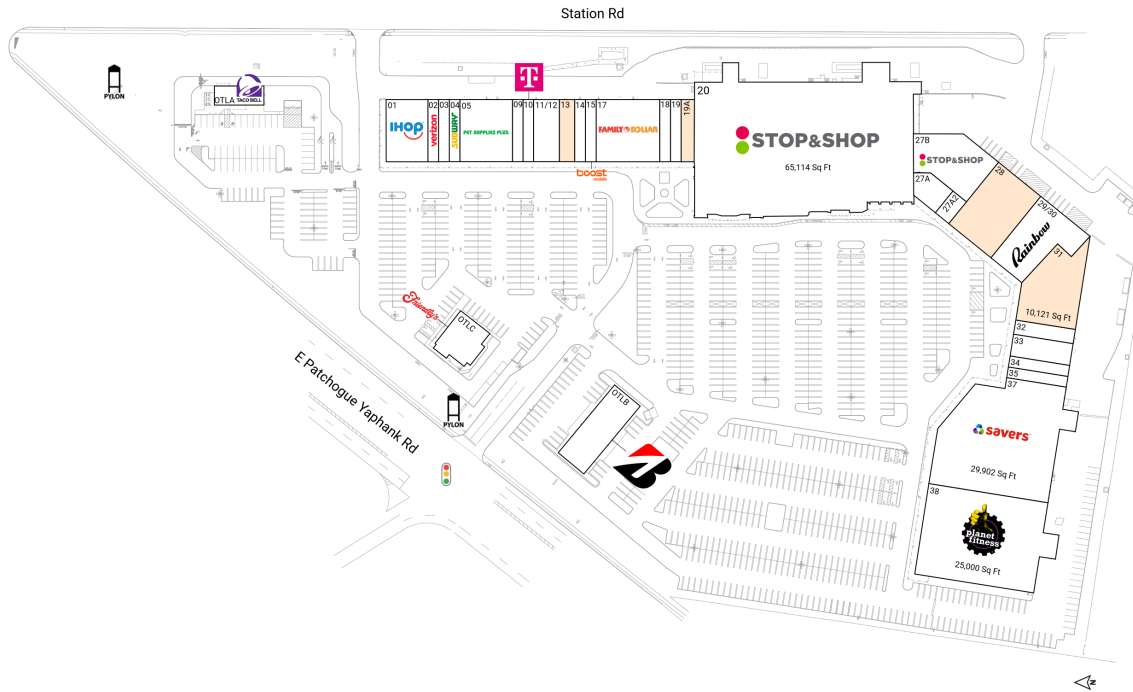

Sunshine Square

700 Patchogue Yaphank Rd | Medford, NY 11763

Suffolk County New York-Newark-Jersey City, NY-NJ 222,775 Sq Ft

40.8066, -72.9544

Available Spaces

13	2,139 Sq Ft	360°	28	9,596 Sq Ft	360°
19A	2,166 Sq Ft	360°	31	10,121 Sq Ft	360°

Current Tenants

Space size listed in square feet

01	IHOP	5,801
02	Verizon Wireless	1,488
03	Medford Foot Care	1,488
04	Subway	1,488
05	Pet Supplies Plus	7,330
09	Best Bagels Around	1,463
10	T-Mobile	1,463
11/12	Cafe Gia Pizza & Pasta	3,615
14	May Garden	1,488
15	Boost Mobile	1,488
17	Family Dollar	8,865
18	Cute Nails	1,488
19	Sunset Beach Tanning	1,488
20	Super Stop & Shop	65,114
27A	I-Fix-Screens	1,605
27A2	Old Money Barber Shop	1,110
27B	Super Stop & Shop	8,022
29/30	Rainbow Shops	8,508
32	Chiropractor & Physical	1,933
33	Sunshine Square Wine & Liquors	2,976
34	Sunshine Cleaners	1,440
35	Sunshine Mall Laundromat	1,440
37	Savers Thrift Stores	29,902
38	Planet Fitness	25,000
OTLA	Taco Bell	2,408
OTLB	Bridgestone	6,600
OTLC	Friendly's Ice Cream	3,742

This site plan is for illustrative and information purposes only, showing the general layout of the shopping center; and is not a legal survey. Brixmor makes no representation or warranty that the shopping center is exactly as depicted as site conditions and tenant mix are subject to change over time. 1650